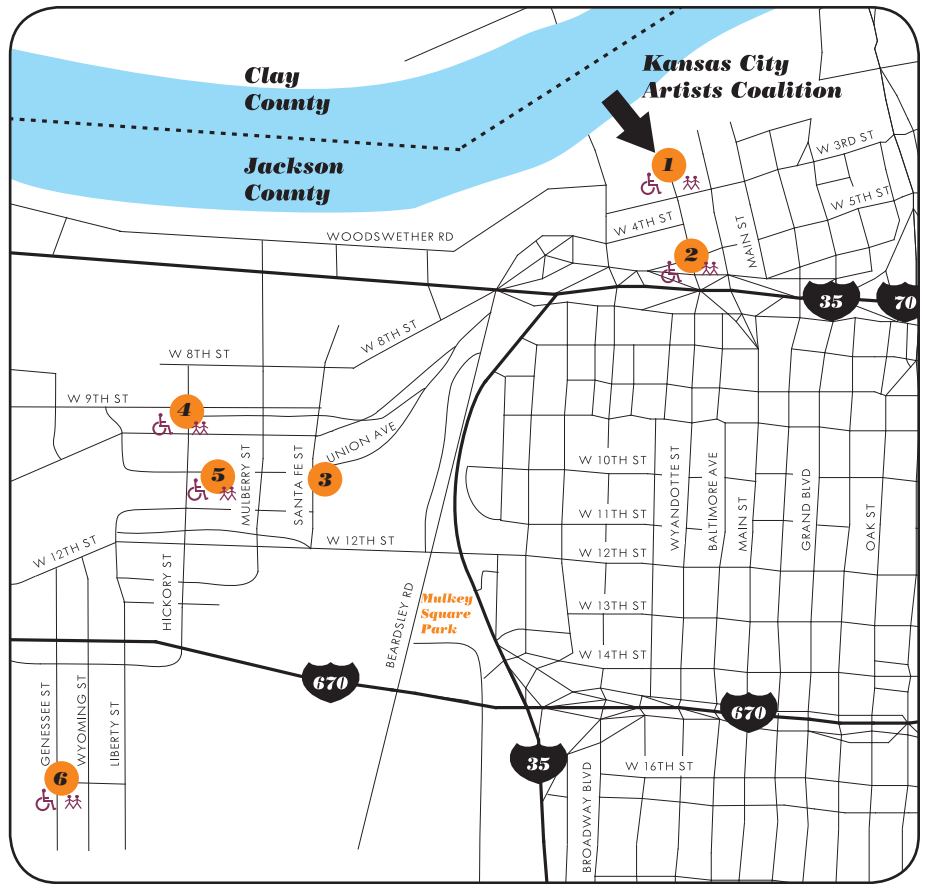

**RIVER MARKET, DOWNTOWN AND WEST BOTTOMS**

Map #1  
Jane Booth  
Trudi Burns  
Anne Garney  
Jerry Kaufman  
Anna Mandina  
Jackie Warren

Map #2  
Jennifer Janesko

Map #3  
Derrick Breidenthal  
Alexandra Robinson  
E. Spencer Schubert,

Map #4  
Keith Kavanaugh  
Ada Koch  
Catherine Vesce

Map #5  
Philomene Bennett  
Lou Marak

Map #6  
Rhonda Chriss  
Lynne Hodgman  
Kathleen Patton

**CROSSROADS**

Map #21  
Shea Gordon

Map #22  
Linda Bedell  
Charlene Pryor

Map #23  
Antonia  
Gretchen Blackman  
Jeffrey Lyons  
Michael Molick  
Jessica Owings  
Heinrich Toh  
Terri Wheeler

Map #24  
Rain Harris  
Meredith Host  
Linda Lighton  
Maryellen Munger  
Carlyle Raine